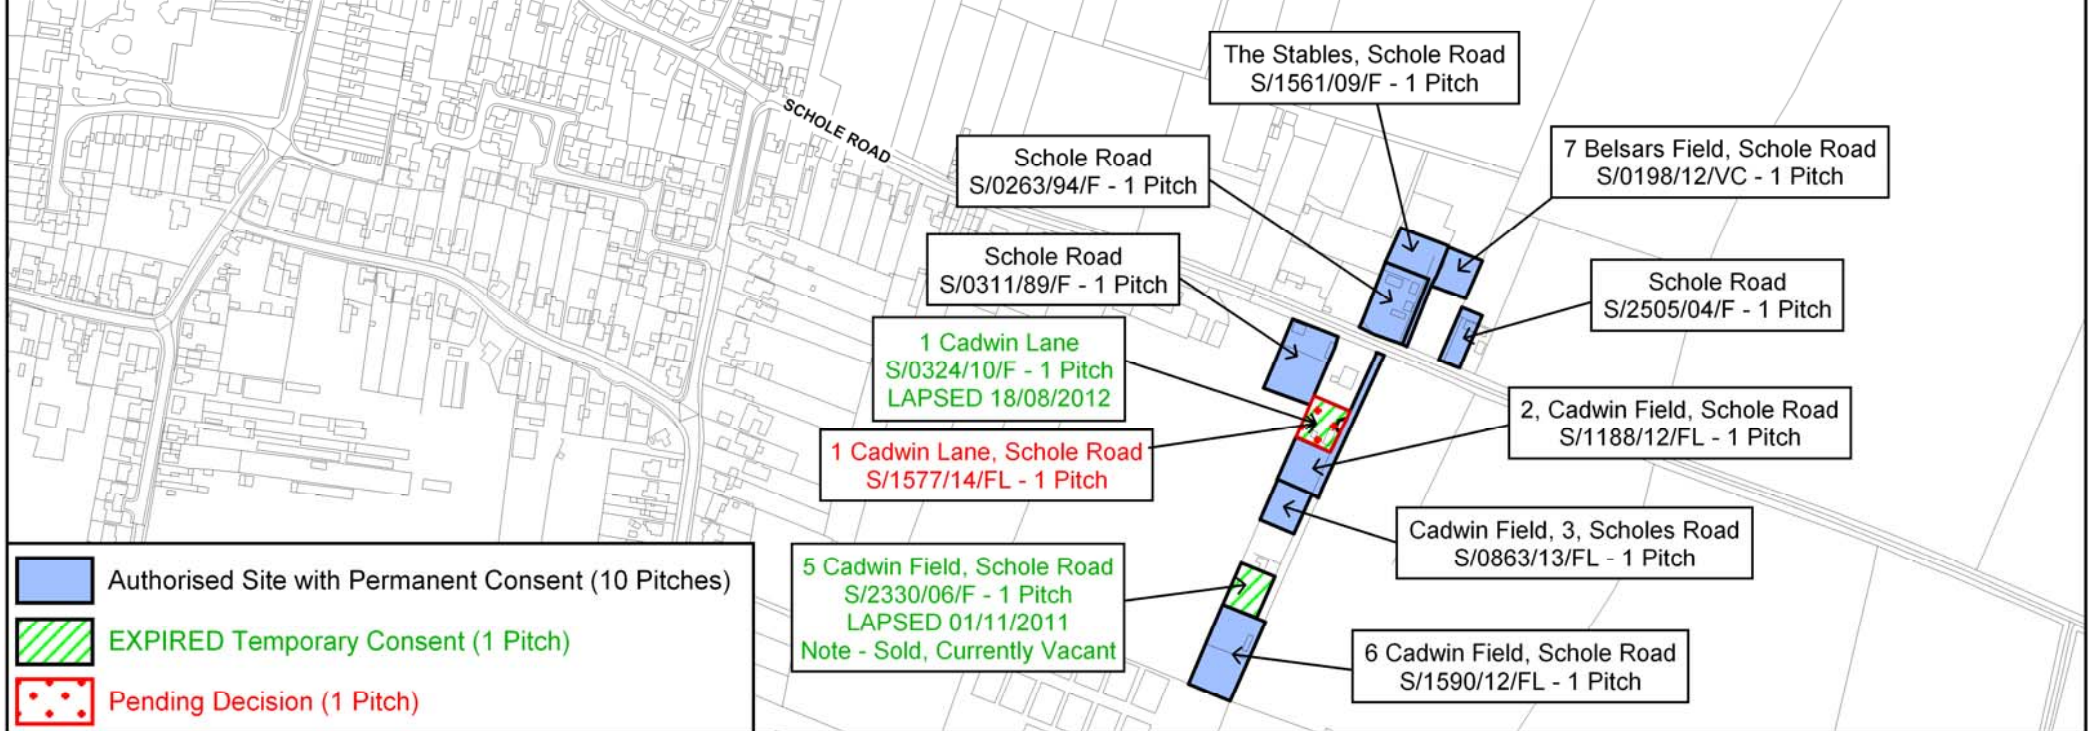

Date:	02/09/2014
Produced by:	Michael Sexton
Service:	Planning Policy
Scale:	1:5000 @ A4

Gypsy & Traveller Sites in Willingham (Map 2 of 3) Location Map (at 02 September 2014)

Reproduced from the Ordnance Survey Mapping with the permission of the Controller of Her Majesty's Stationery Office © Crown Copyright. Unauthorised reproduction infringes Crown Copyright and may lead to prosecution or civil proceedings. SCDC Licence 100022500 (2014)